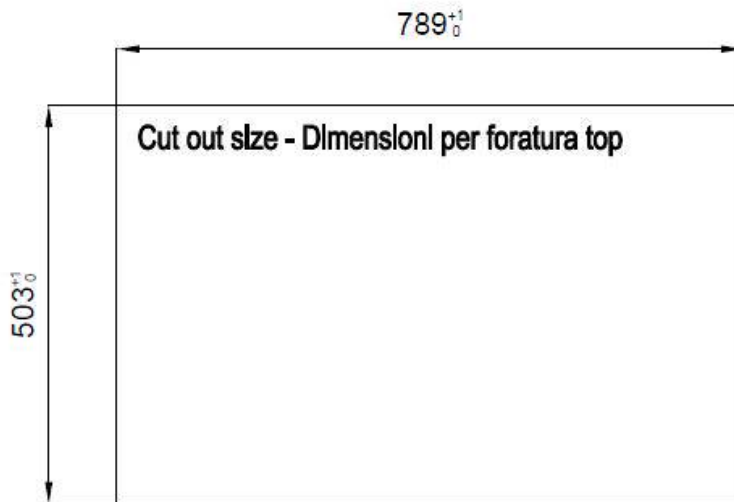

Lavello MILANELLO cod. 1034/05*

FT

FTS