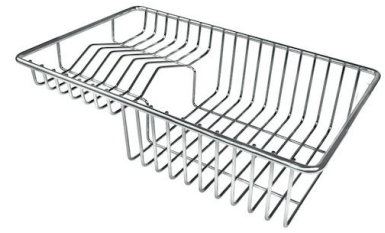

## OPTIONAL ACCESSORIES

**CUVETTE PERFOREE INOX**

A154 F00

\* only in combination with the accessory  
A644 F04

**CUVETTE PERFOREE POUR EVIERS  
RIVA**

A156 F00

**GRILLE POR.ASSIETTES INOX  
mm214x379**

A100 C03

\* only in combination with the accessory  
A644 A01

**GRILLE PORTE-ASSIETTES INOX  
25x35**

A100 A54

\* only in combination with the accessory  
A644 F04

**PLANCHE DE DECOUPE DOUBLE  
HDPE**

A644 A01

**PLANCHE DE DECOUPE DOUBLE  
IROKO**