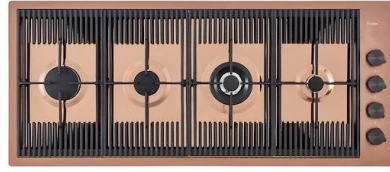

MILANO 4 BRULEURS COPPER
G681 F08