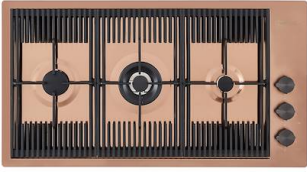

RECOMMENDED PAIRINGS

MILANO 3 BRULEURS COPPER
G680 F08